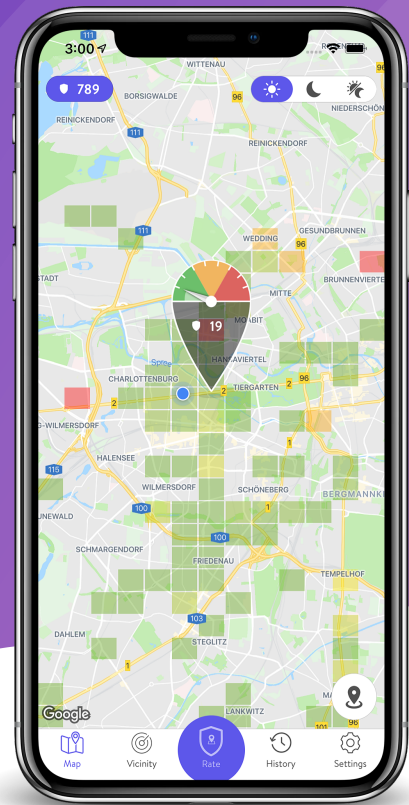

Do you feel safe? **Sensafety App**

Let us know if you currently feel safe at your location and explore how safe your neighborhood is perceived by others.

Sensafety is available here:

WHAT DOES SENSAFETY STAND FOR?

Capture

Sensafety asks you for your current feeling of safety and, depending on your location, about the reasons for your personal rating.

Evaluate

Sensafety evaluates the ratings of all users and determines a location- and time-dependent indicator for the perceived safety.

Inform

Sensafety shows the indicators of perceived safety for each location worldwide colorized on a digital map.

WHO WE ARE

As a research group at the Technische Universität Berlin we work on new and innovative technologies to foster the mobile participation in the city of tomorrow. Sensafety is just one of our exciting projects in the research field of smart cities.